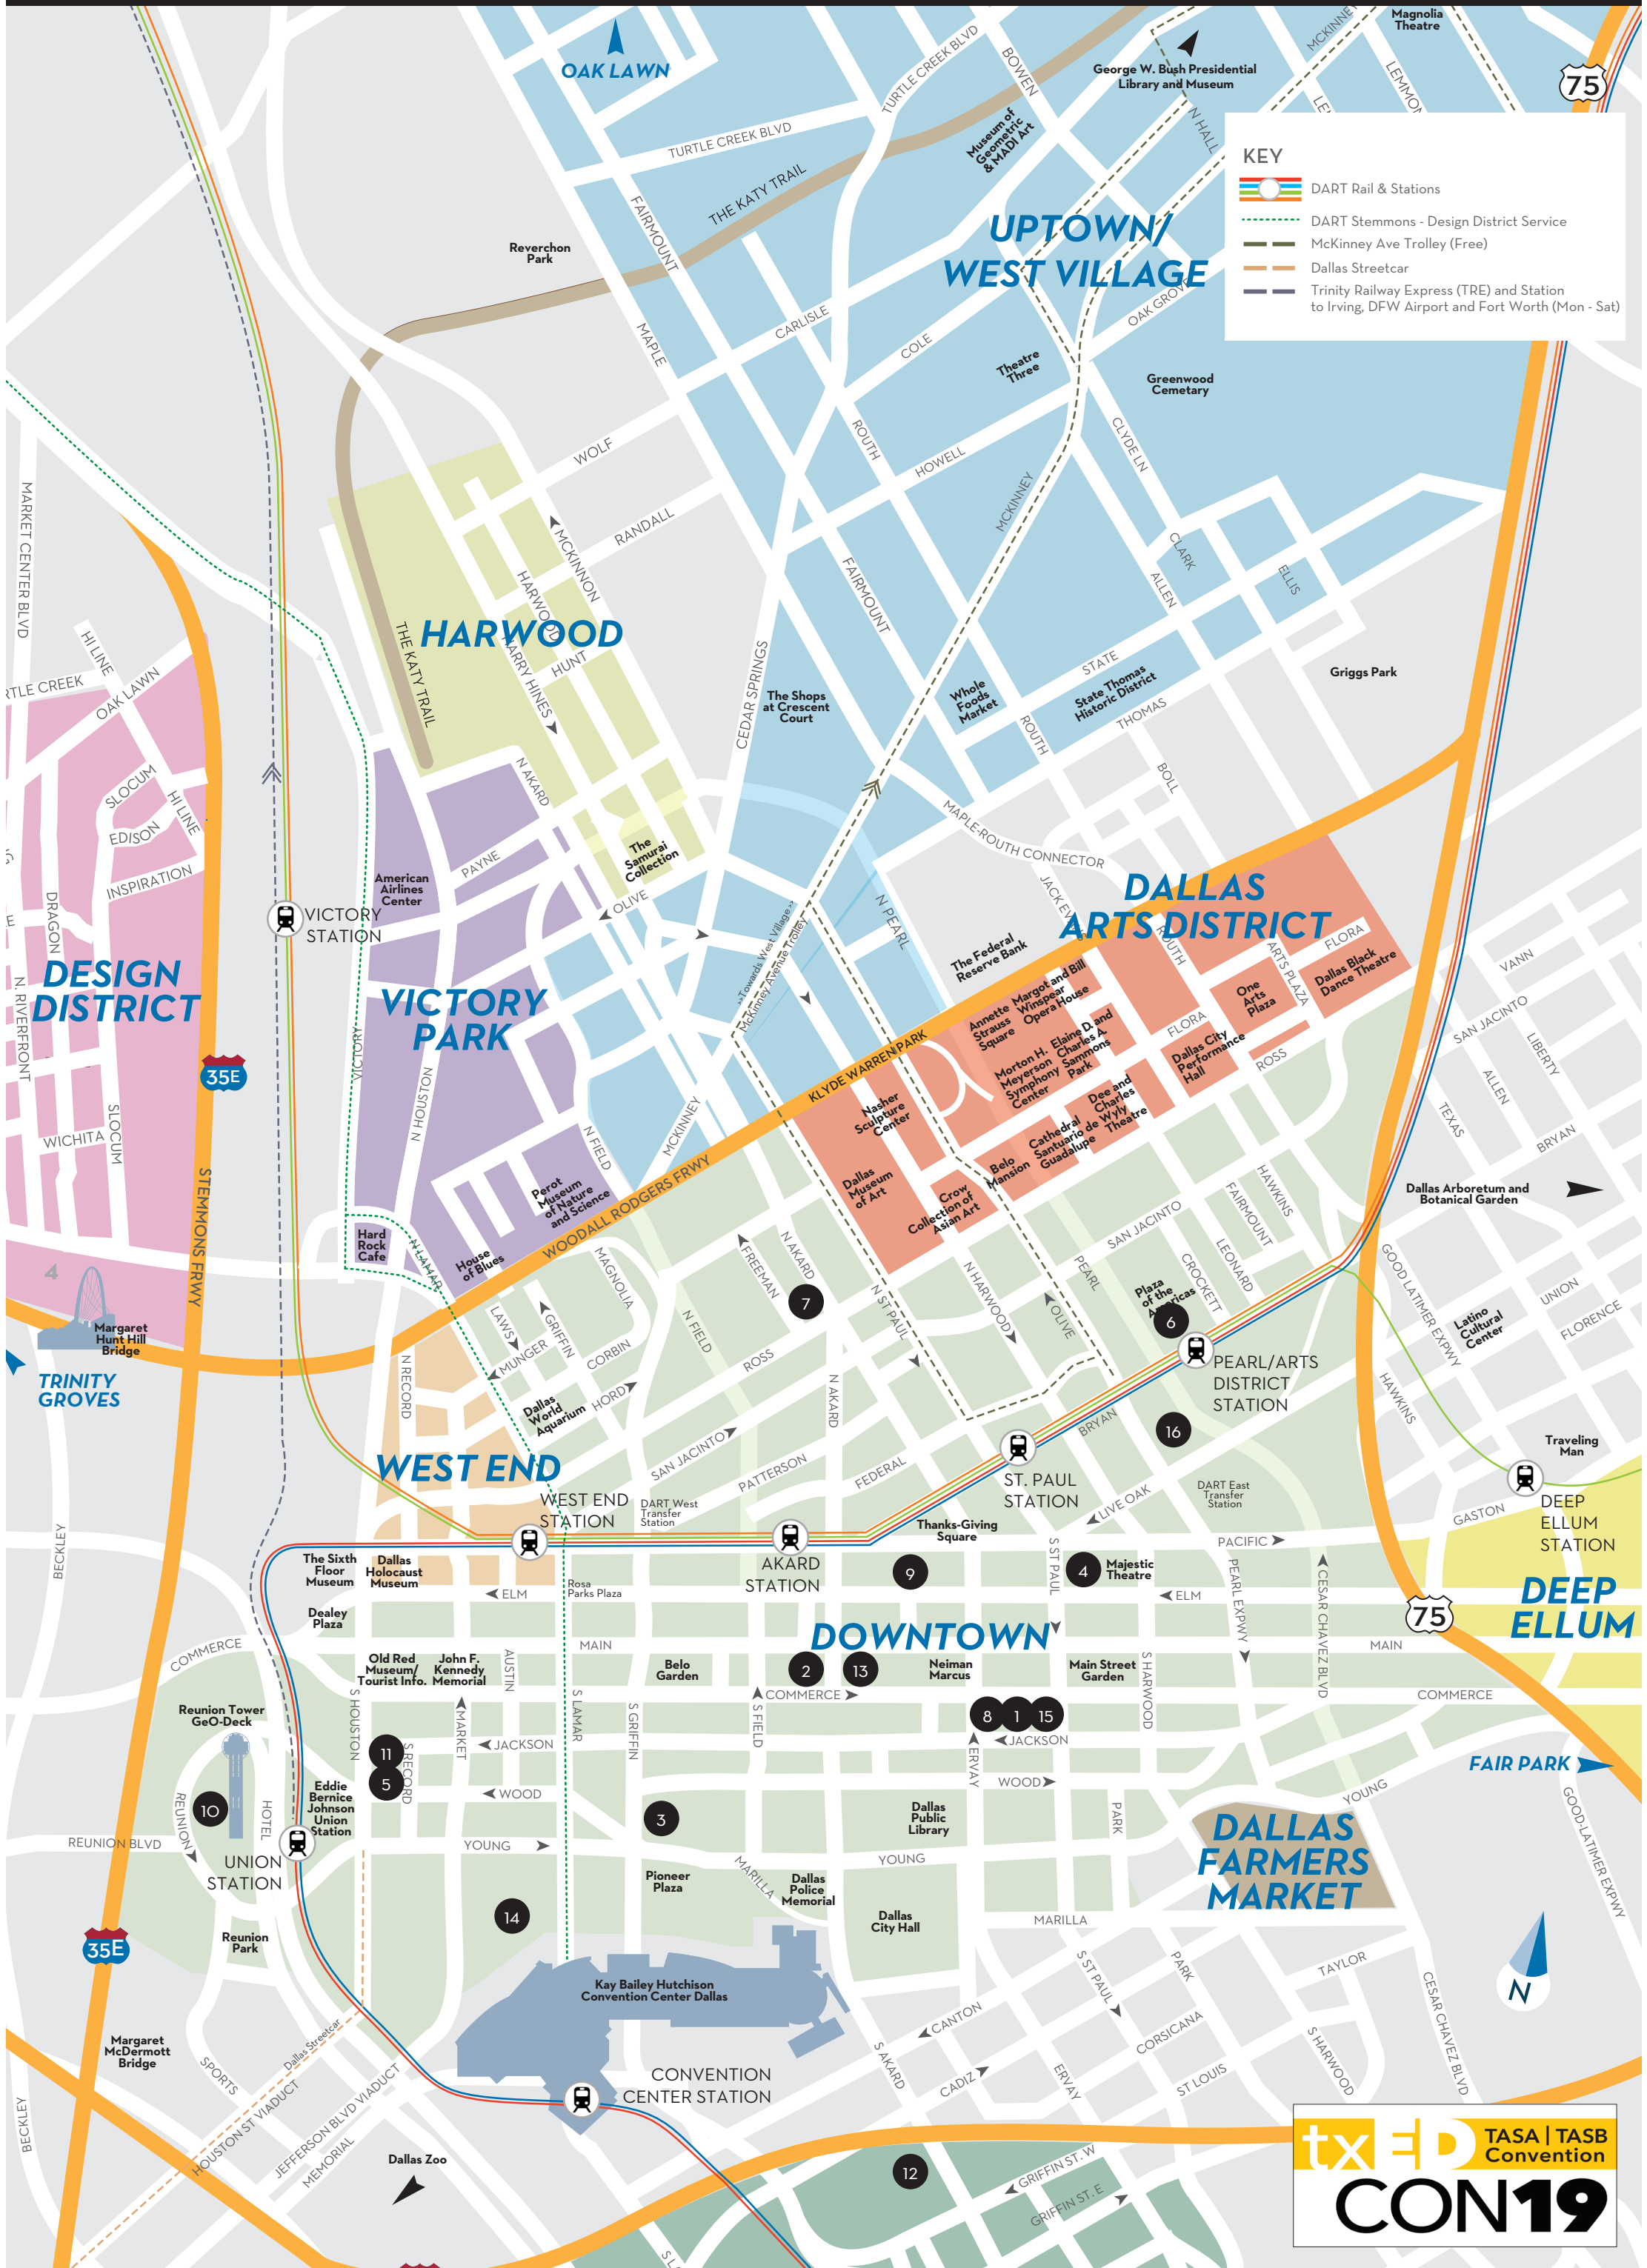

DOWNTOWN DALLAS & SURROUNDING AREA

KEY

- DART Rail & Stations
- DART Stemmmons - Design District Service
- McKinney Ave Trolley (Free)
- Dallas Streetcar
- Trinity Railway Express (TRE) and Station to Irving, DFW Airport and Fort Worth (Mon - Sat)

tx **ED** TASA | TASB Convention
CON19

VISIT **DALLAS**

TASA / TASB Convention 2019

Meeting Dates:
September 20-22, 2019

ACCOMMODATIONS:

- 1 AC by Marriott Dallas Downtown
- 11 LaQuinta Inn & Suites
- 2 Adolphus Hotel
- 12 The Lorenzo
- 3 Aloft Dallas Downtown Hotel
- 13 The Magnolia Hotel
- 4 Cambria Hotel Downtown Dallas
- 14 Omni Dallas Hotel (Connected to KBHCC via Skybridge)
- 5 Courtyard Dallas Downtown/Reunion
- 15 Residence Inn by Marriott Dallas Downtown
- 6 Dallas Marriott City Center
- 16 Sheraton Dallas
- 7 Fairmont Hotel Dallas
- 8 Hampton Inn & Suites Dallas Downtown
- 9 Hilton Garden Inn Downtown Dallas
- 10 Hyatt Regency Dallas at Reunion