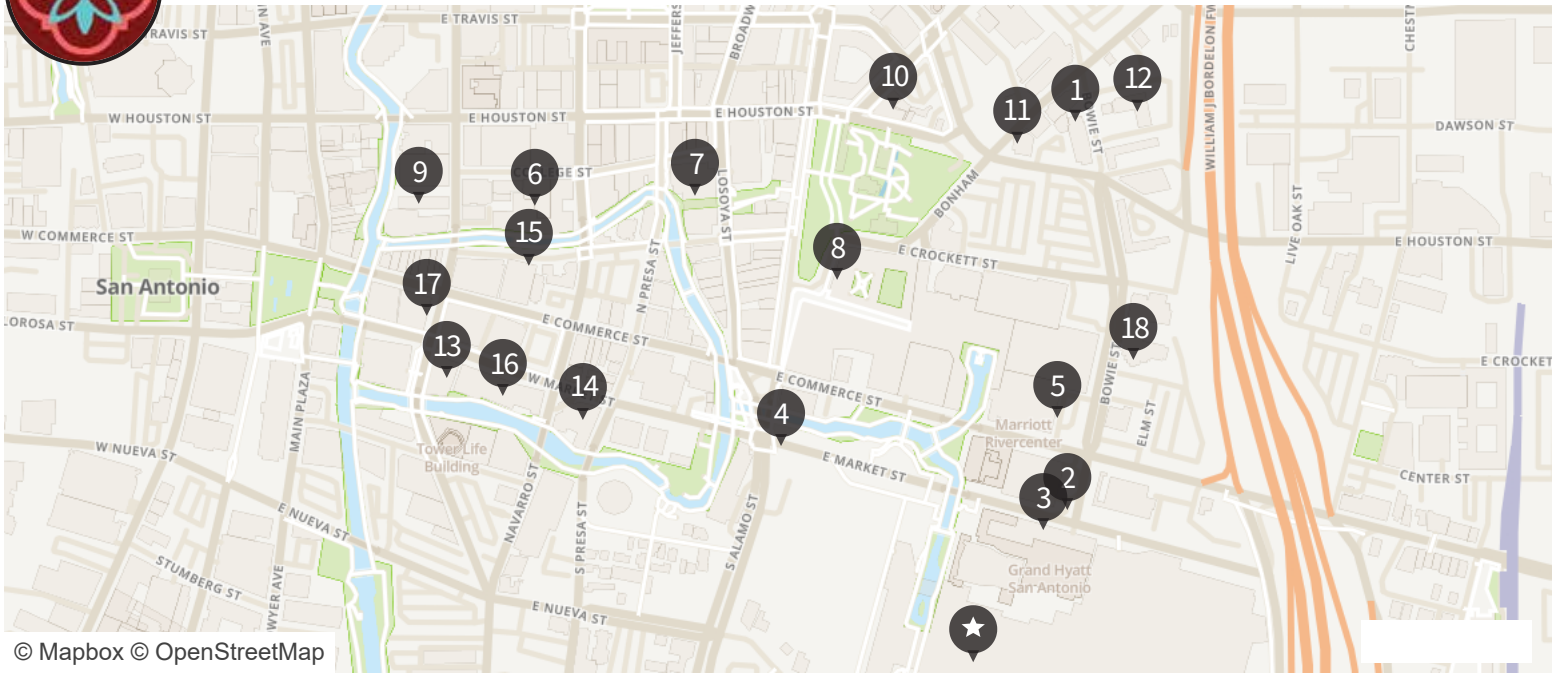

txEDCON22 TASA | TASB Convention

© Mapbox © OpenStreetMap

- ★ Henry B. González Convention Center
900 E Market St
San Antonio, TX 78205
- 1 SpringHill Suites San Antonio Downtown/Alamo Plaza
Lodging
411 Bowie St
San Antonio, TX 78205
- 2 San Antonio Marriott Riverwalk
Lodging
889 E Market St
San Antonio, TX 78205
- 3 Grand Hyatt San Antonio
Lodging
600 E Market St
San Antonio, TX 78205
- 4 Hilton Palacio del Rio Hotel
Lodging
200 S Alamo St
San Antonio, TX 78205
- 5 San Antonio Marriott Rivercenter
Lodging
101 Bowie St
San Antonio, TX 78205
- 6 Omni La Mansión del Rio
Lodging
112 College St
San Antonio, TX 78205
- 7 Hyatt Regency San Antonio Riverwalk
Lodging
123 Losoya St
San Antonio, TX 78205
- 8 Menger Hotel
Lodging
204 Alamo Plz
San Antonio, Texas 78205
- 9 Courtyard by Marriott San Antonio Riverwalk
Lodging
207 N St. Mary's St
San Antonio, TX 78205
- 10 The Emily Morgan Hotel a DoubleTree by Hilton
Lodging
705 E Houston St
San Antonio, TX 78205
- 11 Fairfield Inn & Suites San Antonio Downtown/Alamo Plaza
Lodging
422 Bonham
San Antonio, TX 78205
- 12 Hampton Inn San Antonio-Downtown (Riverwalk)
Lodging
414 Bowie St
San Antonio, TX 78205
- 13 Homewood Suites by Hilton Riverwalk
Lodging
432 W Market St
San Antonio, TX 78205
- 14 Hotel Contessa Luxury Suites on the Riverwalk
Lodging
306 W Market St
San Antonio, TX 78205
- 15 Mokara Hotel & Spa
Lodging
212 W Crockett St
San Antonio, TX 78205
- 16 The Westin Riverwalk San Antonio
Lodging
420 W Market St
San Antonio, TX 78205
- 17 Drury Plaza Hotel San Antonio Riverwalk
Lodging
105 S St. Mary's St
San Antonio, TX 78205
- 18 La Quinta Inn & Suites San Antonio Riverwalk
Lodging
303 Blum
San Antonio, Texas 78205